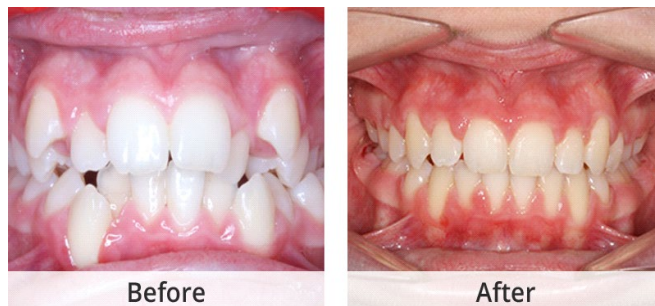

2- Hygienist & Whitening

As above, but then cosmetically bleaching the teeth in a non-invasive, non-harmful way. This causes no damage to the teeth and does not weaken the teeth in anyway. Two options:

- Home whitening alone (poladay or polanight)
- Enlighten Whitening- Combination of Home and In-surgery professional Whitening

3- Veneers

Cosmetically re contour teeth by drilling away superficial enamel and adhesively bonding porcelain onto front surface. Irreversible tooth destruction carried out during the process of veneers. Your dentist will remove about 1/2 millimetre of enamel from the tooth surface, which is an amount nearly equal to the thickness of the veneer to be added to the tooth surface.

4- Alignment of teeth into a better position

Gold standard which is the traditional orthodontics with an orthodontist, This will correct the whole arch and will take on average 12-36 months. It can be ceramic, fixed metal or a palatal aligner)

At our practice we help patient mainly align the front smile teeth (Anterior Aesthetic Alignment).

Invisalign - this will take on average 6 -18 months

Invisalign straightens teeth using a series of nearly invisible, removable aligners that are custom-made specifically for your teeth. As you replace each aligner every two weeks, your teeth will move – little by little, week by week, gradually moving towards the projected final position.